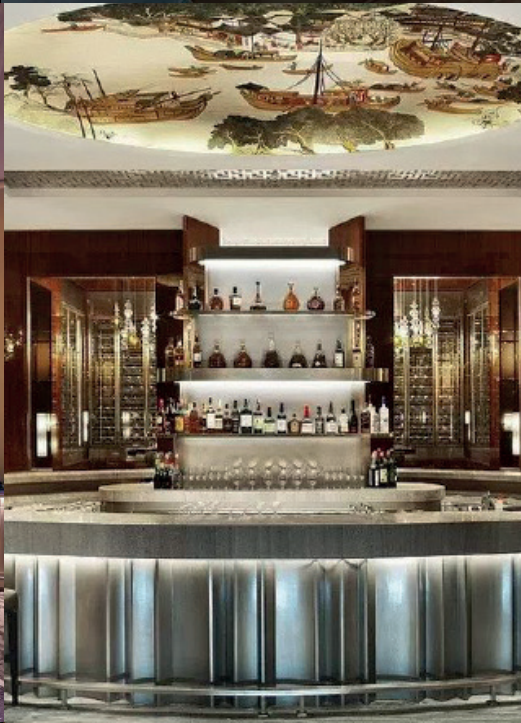

OUTDOORS

ENTRANCE

GOOD NIGHT

FITNESS

RESTAURANT